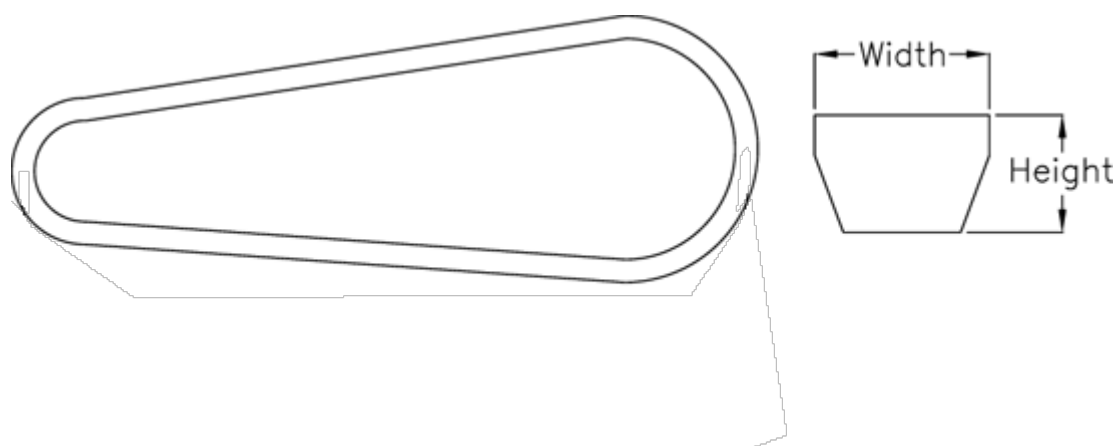

Data Sheet

Article number: 601962763000
Description: Gates V-belt SPC 3000 Ld 3000
DELTA NARROW

Measures

Datum length	= 3000
Height	= 18
Width	= 22